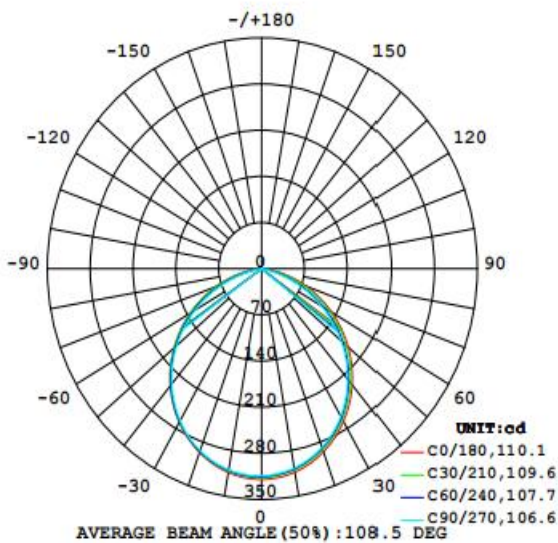

Photometrical data

Luminous flux $\pm 10\%$ (lm)	834 lm
Luminous efficacy	85 lm/w
Color temperature	6500K
Light color (designation)	Cold White
Color rendering index Ra	≥ 80
Standard deviation of color matching	≤ 5 SDCM
Luminous intensity/cd	320
Flickering	Flicker free
Beam angle	109 °

Dimensions & Weight

Diameter (mm)	120
Height (mm)	46
Product weight (g)	149

Material & Colors

Product color	All White
Housing color	White
Body material	Aluminum
Cover material	PC
Mercury content	0.0 mg

Application & Mounting