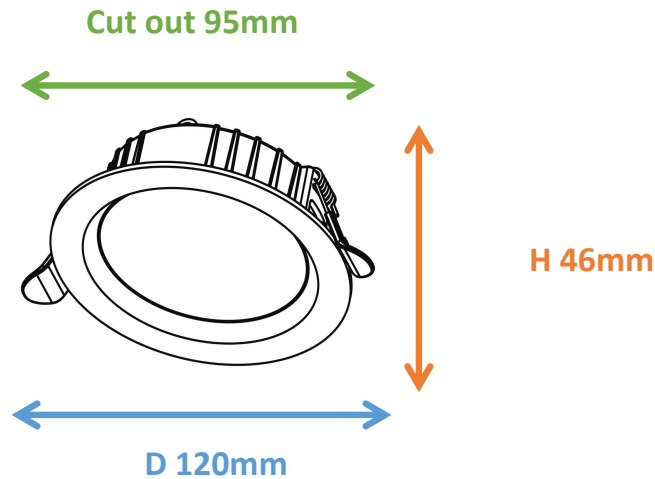

Photometrical data

Luminous flux $\pm 10\%$ (lm)	834 lm
Luminous efficacy	85 lm/w
Color temperature	6500K
Light color (designation)	Cold White
Color rendering index Ra	≥ 80
Standard deviation of color matching	≤ 5 SDCM
Luminous intensity/cd	320
Flickering	Flicker free
Beam angle	109 °

Dimensions & Weight

Diameter (mm)	120
Height (mm)	46
Product weight (g)	149

Material & Colors

Product color	All White
Housing color	White
Body material	Aluminum
Cover material	PC
Mercury content	0.0 mg

Application & Mounting

Ambient temperature range	-20°C~+45 °C
Temperature range at storage	-25°C~+60 °C
Type of connection	Screwless terminal
Type of protection	IP20
Dimmable	No
Mounting type	Recesse mounted
Mounting location	Ceiling
Application environment	Indoor
Cut size (mm)	95
LED module replaceable	Not replaceable
With light source	Yes

Installation Method

1. Cut hole according to lamp cut size.

2. Cut off electrical power connect the power wire: Brown, "L" connect to LIVE Blue, "N" connect to NEUTRAL Yellow -Green, connect to EARTH/GROUND.