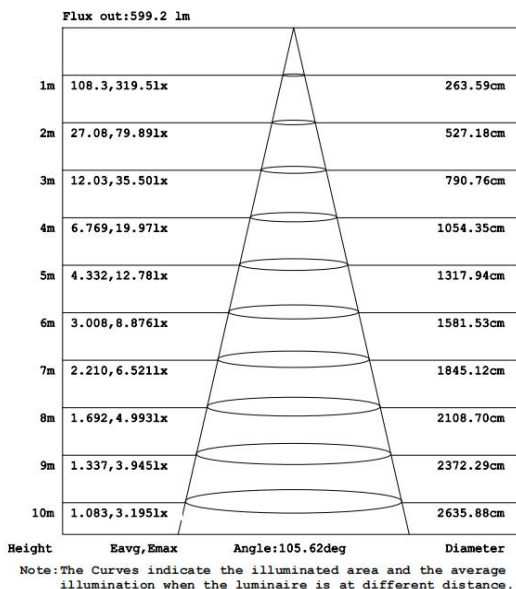

Photometrical data

Luminous flux $\pm 10\%$ (lm)	834 lm
Luminous efficacy	85 lm/w
Color temperature	6500K
Light color (designation)	Cold White
Color rendering index Ra	≥ 80
Standard deviation of color matching	≤ 5 SDCM
Luminous intensity/cd	320
Flickering	Flicker free
Beam angle	109 °

Dimensions & Weight

Diameter (mm)	120
Height (mm)	46
Product weight (g)	149

Material & Colors

Product color	All White
Housing color	White
Body material	Aluminum
Cover material	PC
Mercury content	0.0 mg

Application & Mounting