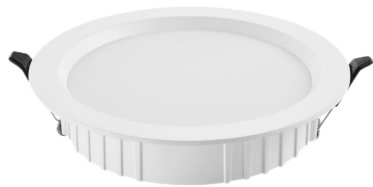

PRODUCT DATASHEET

Recessed Panel light
HYD-116E-10W 6500K

Application

- Office
- Kitchen
- Rest room
- Corridor
- Shop

Benefits

- Flicker free.
- The light is soft and bright
- Drive stable, safe and reliable
- High light transmission mask to ensure uniform light

Photometrical data

Luminous flux $\pm 10\%$ (lm)	834 lm
Luminous efficacy	85 lm/w
Color temperature	6500K
Light color (designation)	Cold White
Color rendering index Ra	≥ 80
Standard deviation of color matching	≤ 5 SDCM
Luminous intensity/cd	320
Flickering	Flicker free
Beam angle	109 °

Dimensions & Weight

Diameter (mm)	120
Height (mm)	46
Product weight (g)	149

Material & Colors

Product color	All White
Housing color	White
Body material	Aluminum
Cover material	PC
Mercury content	0.0 mg

Application & Mounting