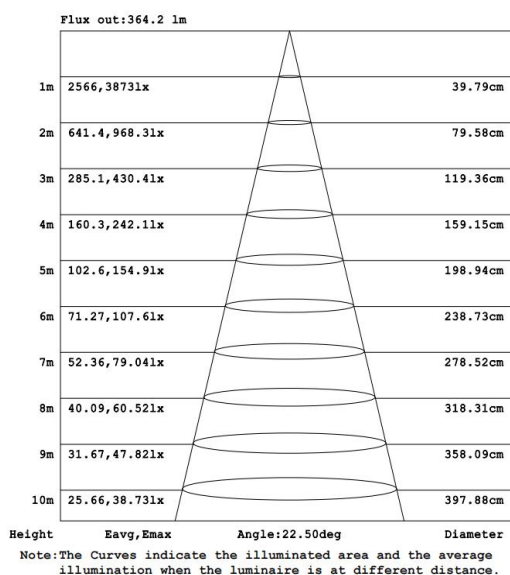

## Photometrical data

|                                      |               |
|--------------------------------------|---------------|
| Luminous flux $\pm 10\%$ (lm)        | 726 lm        |
| Luminous efficacy                    | 96 lm/w       |
| Color temperature                    | <b>3000K</b>  |
| Light color (designation)            | Warm White    |
| Color rendering index Ra             | $\geq 80$     |
| Standard deviation of color matching | $\leq 5$ SDCM |
| Luminous intensity/cd                | 3863          |
| Flickering                           | Flicker free  |
| Beam angle                           | 22.5 °        |

## Dimensions & Weight

|                    |      |
|--------------------|------|
| Diameter (mm)      | 88   |
| Height (mm)        | 79.5 |
| Product weight (g) | 282  |