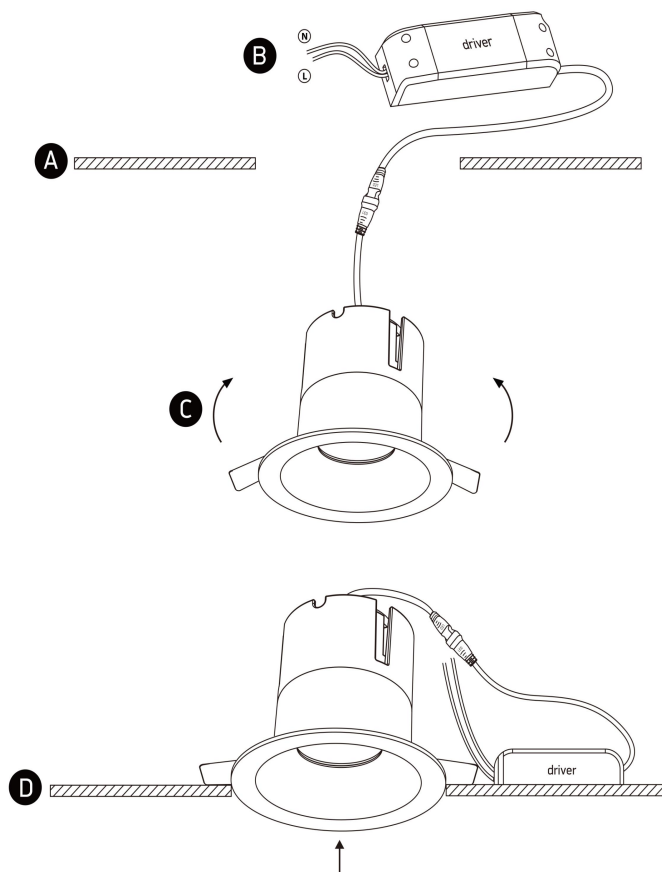

Certificates & Lifespan

Life (h)	30,000
Certificates	CB CE LVD EMC
Standards	ISO9001:2015

Logistical Data

Product code	Dimensions (L*W*H)	Pcs/ carton	G.W. kg	Volume CBM
HYD-M1/D-7W	54.5*23*45 cm	50	...	0.05641

Installation Method

Disclaimer

Subject to change without notice. Errors and omission excepted. Always make sure to use the most recent release.