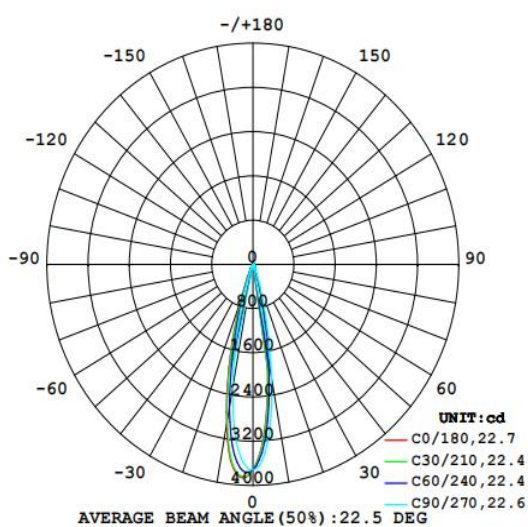

## Photometrical data

|                                      |               |
|--------------------------------------|---------------|
| Luminous flux $\pm 10\%$ (lm)        | 726 lm        |
| Luminous efficacy                    | 96 lm/w       |
| Color temperature                    | <b>3000K</b>  |
| Light color (designation)            | Warm White    |
| Color rendering index Ra             | $\geq 80$     |
| Standard deviation of color matching | $\leq 5$ SDCM |
| Luminous intensity/cd                | 3863          |
| Flickering                           | Flicker free  |
| Beam angle                           | 22.5 °        |

## Dimensions & Weight

|                    |      |
|--------------------|------|
| Diameter (mm)      | 88   |
| Height (mm)        | 79.5 |
| Product weight (g) | 282  |