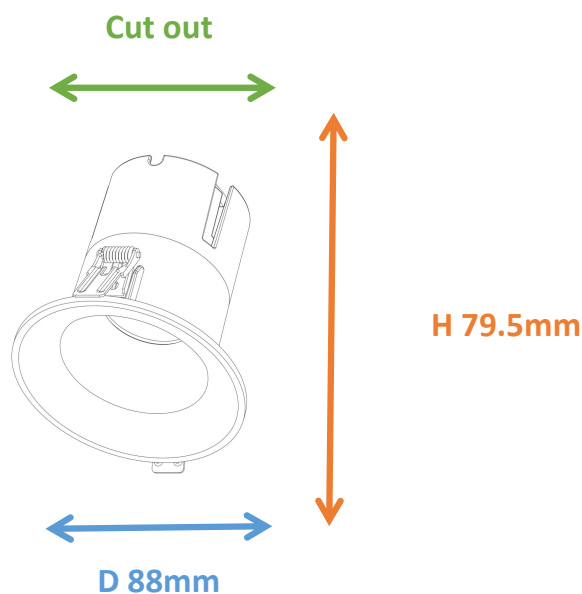

## Photometrical data

|                                      |               |
|--------------------------------------|---------------|
| Luminous flux $\pm 10\%$ (lm)        | 726 lm        |
| Luminous efficacy                    | 96 lm/w       |
| Color temperature                    | <b>3000K</b>  |
| Light color (designation)            | Warm White    |
| Color rendering index Ra             | $\geq 80$     |
| Standard deviation of color matching | $\leq 5$ SDCM |
| Luminous intensity/cd                | 3863          |
| Flickering                           | Flicker free  |
| Beam angle                           | 22.5 °        |

## Dimensions & Weight

|                    |      |
|--------------------|------|
| Diameter (mm)      | 88   |
| Height (mm)        | 79.5 |
| Product weight (g) | 282  |