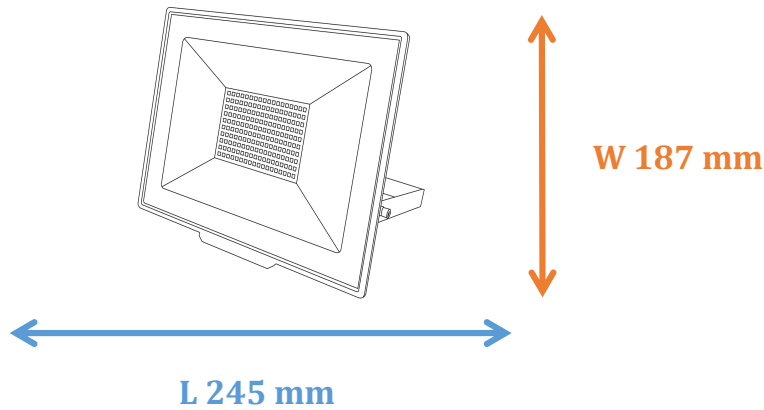

Photometrical data

Luminous flux ±10% (lm)	7636 lm
Luminous efficacy	108 lm/w
Color temperature	6500K
Light color (designation)	Cold White
Color rendering index Ra	≥80
Standard deviation of color matching	≤5 SDCM
Luminous intensity/cd	2971
Flickering	Flicker free
Beam angle	108 °

6500K

Dimensions & Weight

Diameter (mm)	245*187
Height (mm)	26
Product weight (g)	1026

Material & Colors

Product color	Black housing / White Frame
Housing color	Black
Body material	Aluminum
Cover material	Glass
Mercury content	0.0 mg

Application & Mounting

Ambient temperature range	-10-45 °C
Temperature range at storage	-25-60 °C
Type of connection	Screwless terminal
Type of protection	IP65
Dimmable	No
Mounting type	Put/Suspension
Mounting location	Underground/Wall/Ceiling
Application environment	Indoor/Outdoor
Cut size (mm)	No
LED module replaceable	Not replaceable
With light source	Yes