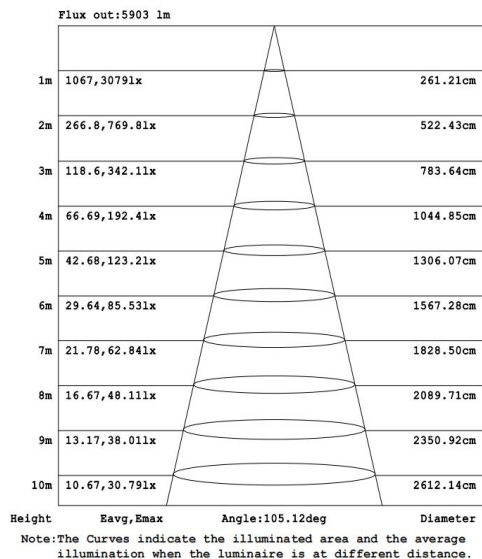

Features

- Warranty 5 years
- Highly transparent glass mask
- Easy and quick installation
- Thick aluminum lamp body, corrosion resistance, good heat dissipation, long service life

Electrical Data

Nominal wattage (W)	70W
Nominal Voltage (V)	220-240 V
Mains Frequency (Hz)	50/60 Hz
Nominal Current (mA)	322
Power Factor	0.9
Operating mode	DOB

Photometrical data

Luminous flux ±10% (lm)	7636 lm
Luminous efficacy	108 lm/w
Color temperature	6500K
Light color (designation)	Cold White
Color rendering index Ra	≥80
Standard deviation of color matching	≤5 SDCM
Luminous intensity/cd	2971
Flickering	Flicker free
Beam angle	108 °

6500K

Dimensions & Weight

Diameter (mm)	245*187
Height (mm)	26
Product weight (g)	1026

Material & Colors

Product color	Black housing / White Frame
Housing color	Black
Body material	Aluminum
Cover material	Glass
Mercury content	0.0 mg