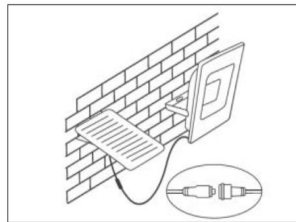

Application & Mounting

Ambient temperature range	-10-45 °C
Temperature range at storage	-25-60 °C
Type of connection	Screwless terminal
Type of protection	IP65
Dimmable	No
Mounting type	Put/Suspension
Mounting location	Underground/Wall/Ceiling
Application environment	Indoor/Outdoor
Cut size (mm)	No
LED module replaceable	Not replaceable
With light source	Yes

Certificates & Lifespan

Life (h)	50,000
Certificates	CB CE LVD EMC
Standards	ISO9001:2015

Logistical Data

Product code	Dimensions (L*W*H)	Pcs/ carton	G.W. kg	Volume CBM
HYD-409-70W

Installation Method

Fix the lamp and the solar panel with stainless steel screws.

Make sure to connect the plug firmly.

Install the LED flood lights in the ground, wall, and ceiling

Disclaimer

Subject to change without notice. Errors and omission excepted. Always make sure to use the most recent release.