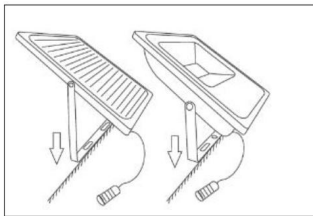

Logistical Data

Product code	Dimensions (L*W*H)	Pcs/ carton	G.W. kg	Volume CBM
HYD-409-70W	...	...	...	...

Installation Method

Fix the lamp and the solar panel with stainless steel screws.