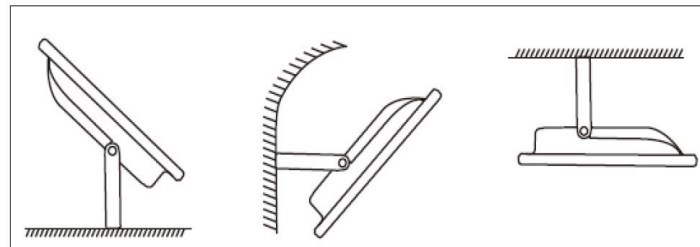

Install the LED flood lights in the ground, wall, and ceiling

Disclaimer

Subject to change without notice. Errors and omission excepted. Always make sure to use the most recent release.