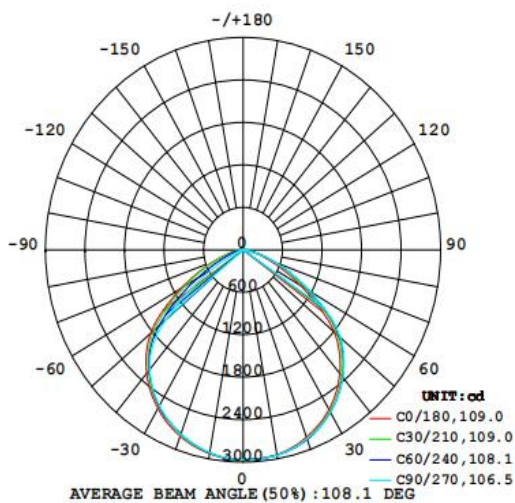

Features

- Warranty 5 years
- Highly transparent glass mask
- Easy and quick installation
- Thick aluminum lamp body, corrosion resistance, good heat dissipation, long service life

Electrical Data

Nominal wattage (W)	70W
Nominal Voltage (V)	220-240 V
Mains Frequency (Hz)	50/60 Hz
Nominal Current (mA)	322
Power Factor	0.9
Operating mode	DOB

Photometrical data

Luminous flux ±10% (lm)	7636 lm
Luminous efficacy	108 lm/w
Color temperature	6500K
Light color (designation)	Cold White
Color rendering index Ra	≥80
Standard deviation of color matching	≤5 SDCM
Luminous intensity/cd	2971
Flickering	Flicker free
Beam angle	108 °

6500K

Dimensions & Weight

Diameter (mm)	245*187
Height (mm)	26
Product weight (g)	1026

Material & Colors

Product color	Black housing / White Frame
Housing color	Black
Body material	Aluminum
Cover material	Glass
Mercury content	0.0 mg