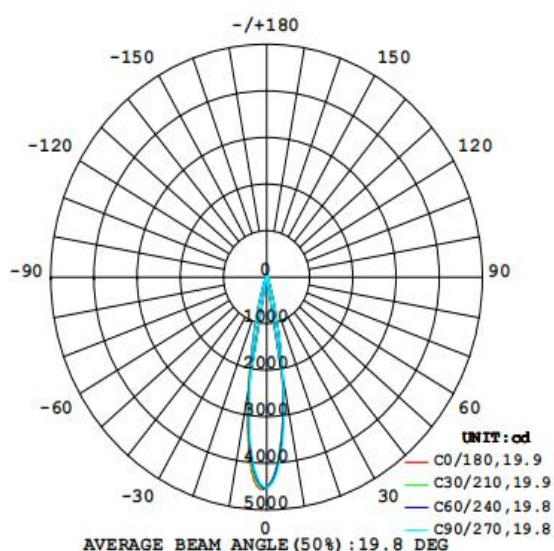

Features

- Warranty 5 years
- PC, Good light transmission
- Small size, light weight, buckle design, easy to install
- Die-cast aluminum, good heat dissipation, reduce light decay

Electrical Data

Nominal wattage (W)	10W
Nominal Voltage (V)	220-240 V
Mains Frequency (Hz)	50
Nominal Current (mA)	100
LED Driver Current (mA)	300
LED Driver Voltage (VDC)	24-43
LED Driver Efficiency (%)	...
Power Factor λ	0.5
Total harmonic distortion (%)	...
Operating mode	External LED driver

Photometrical data

Luminous flux $\pm 10\%$ (lm)	710 lm
Luminous efficacy	73 lm/w
Color temperature	6500K
Light color (designation)	Cold White
Color rendering index Ra	≥ 80
Standard deviation of color matching	≤ 5 SDCM
Luminous intensity/cd	4561
Flickering	Flicker free
Beam angle	20 °

Dimensions & Weight

Diameter (mm)	105*105
Height (mm)	75
Product weight (g)	487

Material & Colors

Product color	Black Lamp cup / White Housing
Housing color	White
Body material	Aluminum
Cover material	PC
Mercury content	0.0 mg