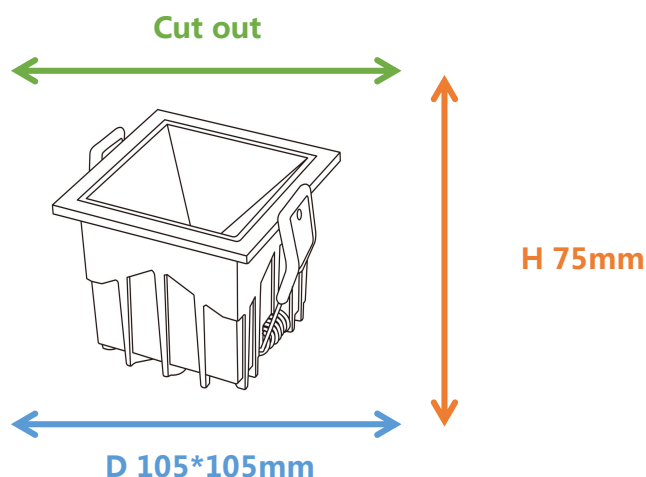

Photometrical data

Luminous flux $\pm 10\%$ (lm)	710 lm
Luminous efficacy	73 lm/w
Color temperature	6500K
Light color (designation)	Cold White
Color rendering index Ra	≥ 80
Standard deviation of color matching	≤ 5 SDCM
Luminous intensity/cd	4561
Flickering	Flicker free
Beam angle	20 °

Dimensions & Weight

Diameter (mm)	105*105
Height (mm)	75
Product weight (g)	487

Material & Colors

Product color	Black Lamp cup / White Housing
Housing color	White
Body material	Aluminum
Cover material	PC
Mercury content	0.0 mg

Application & Mounting

Ambient temperature range	-20°C~+45 °C
Temperature range at storage	-25°C~+60 °C
Type of connection	Screwless terminal
Type of protection	IP20
Dimmable	No
Mounting type	Recessed
Mounting location	Ceiling
Application environment	Indoor
Cut size (mm)	95*95
LED module replaceable	Not replaceable
With light source	Yes