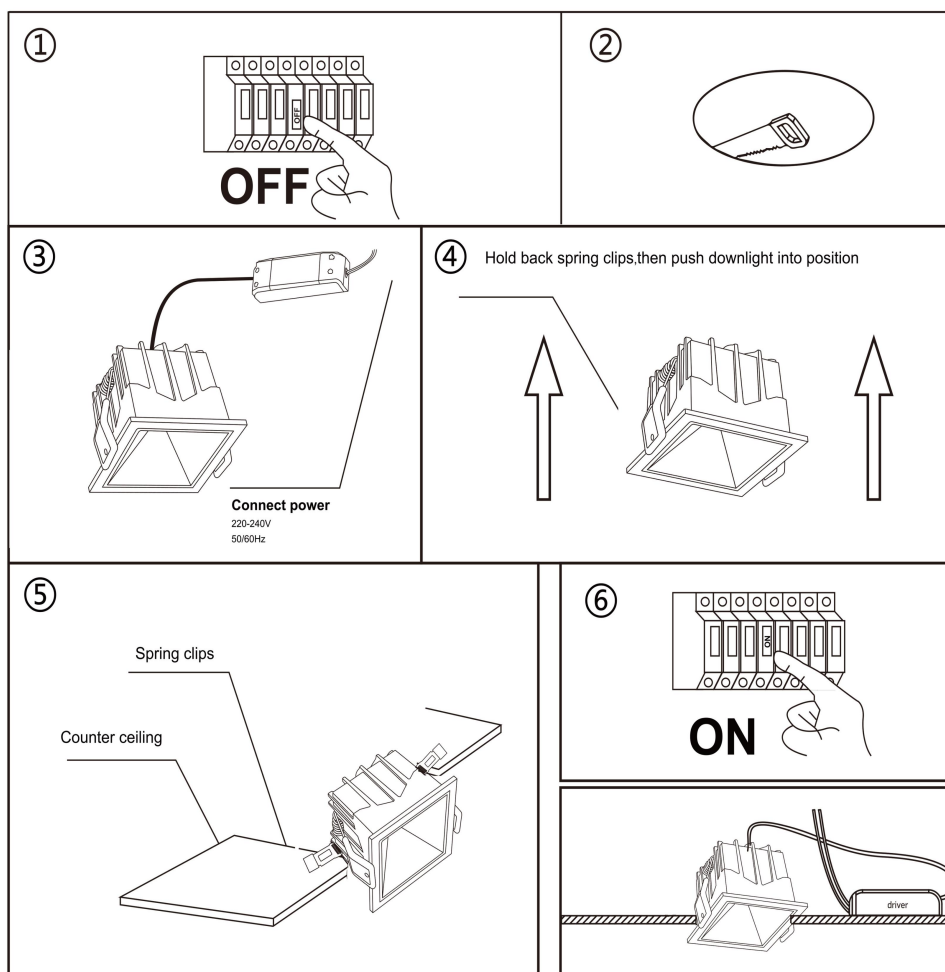

Certificates & Lifespan

Life (h)	50,000
Certificates	CB CE LVD EMC
Standards	ISO9001:2015

Logistical Data

Product code	Dimensions (L*W*H)	Pcs/ carton	G.W. kg	Volume CBM
HYD-342AS-10W	...	...	...	...

This is the estimated data. Subject to the actual shipment.

Installation Method

Disclaimer

Subject to change without notice. Errors and omission excepted. Always make sure to use the most recent release.