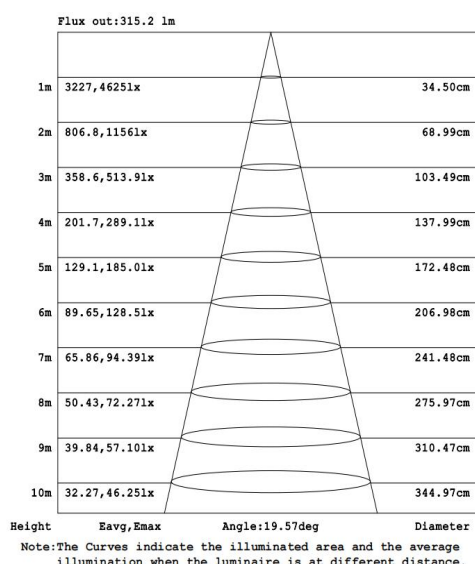

Features

- Warranty 5 years
- PC, Good light transmission
- Small size, light weight, buckle design, easy to install
- Die-cast aluminum, good heat dissipation, reduce light decay

Electrical Data

Nominal wattage (W)	10W
Nominal Voltage (V)	220-240 V
Mains Frequency (Hz)	50
Nominal Current (mA)	100
LED Driver Current (mA)	300
LED Driver Voltage (VDC)	24-43
LED Driver Efficiency (%)	...
Power Factor λ	0.5
Total harmonic distortion (%)	...
Operating mode	External LED driver

Photometrical data

Luminous flux $\pm 10\%$ (lm)	710 lm
Luminous efficacy	73 lm/w
Color temperature	6500K
Light color (designation)	Cold White
Color rendering index Ra	≥ 80
Standard deviation of color matching	≤ 5 SDCM
Luminous intensity/cd	4561
Flickering	Flicker free
Beam angle	20 °

Dimensions & Weight

Diameter (mm)	105*105
Height (mm)	75
Product weight (g)	487

Material & Colors

Product color	Black Lamp cup / White Housing
Housing color	White
Body material	Aluminum
Cover material	PC
Mercury content	0.0 mg