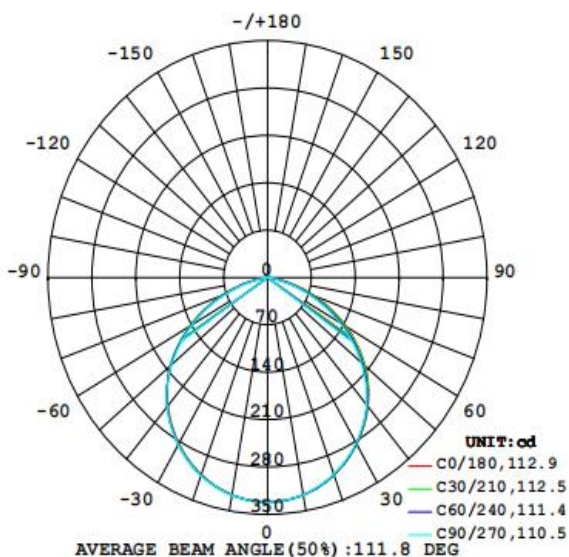

## Photometrical data

|                                      |               |
|--------------------------------------|---------------|
| Luminous flux $\pm 10\%$ (lm)        | 906 lm        |
| Luminous efficacy                    | 76 lm/w       |
| Color temperature                    | <b>6500K</b>  |
| Light color (designation)            | Cold White    |
| Color rendering index Ra             | $\geq 80$     |
| Standard deviation of color matching | $\leq 5$ SDCM |
| Luminous intensity/cd                | 332           |
| Flickering                           | Flicker free  |
| Beam angle                           | 112 °         |

## Dimensions & Weight

|                    |     |
|--------------------|-----|
| Diameter (mm)      | 140 |
| Height (mm)        | 29  |
| Product weight (g) | 310 |