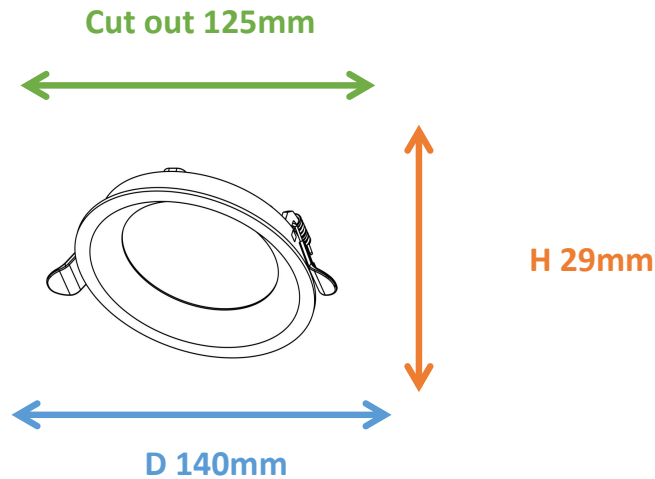

## Dimensions & Weight

|                    |     |
|--------------------|-----|
| Diameter (mm)      | 140 |
| Height (mm)        | 29  |
| Product weight (g) | 310 |