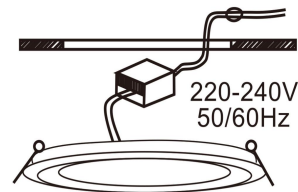

## Logistical Data

| Product code | Dimensions (L*W*H) | Pcs/ carton | G.W. kg | Volume CBM |
|--------------|--------------------|-------------|---------|------------|
| HYD-123R-12W | 36*27*35.5 cm      | 20          | ...     | 0.03451    |

## Installation Method

1. Cut hole according to lamp cut size.

2. Cut off electrical power connect the lamp wire.

3. Install the lamp onto the ceiling.

4. Like this finish installation.