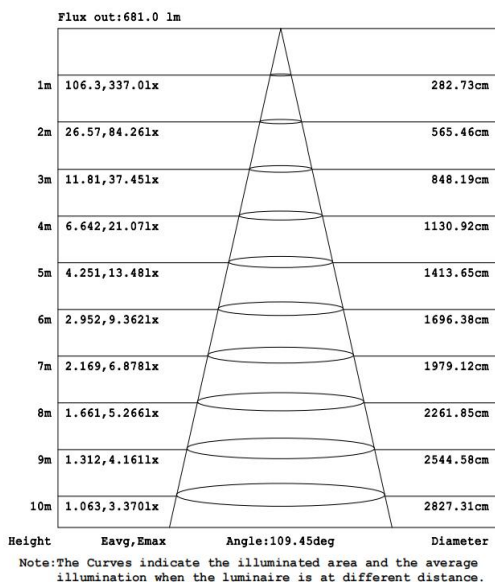

## Photometrical data

|                                      |               |
|--------------------------------------|---------------|
| Luminous flux $\pm 10\%$ (lm)        | 906 lm        |
| Luminous efficacy                    | 76 lm/w       |
| Color temperature                    | <b>6500K</b>  |
| Light color (designation)            | Cold White    |
| Color rendering index Ra             | $\geq 80$     |
| Standard deviation of color matching | $\leq 5$ SDCM |
| Luminous intensity/cd                | 332           |
| Flickering                           | Flicker free  |
| Beam angle                           | 112 °         |

## Dimensions & Weight

|                    |     |
|--------------------|-----|
| Diameter (mm)      | 140 |
| Height (mm)        | 29  |
| Product weight (g) | 310 |