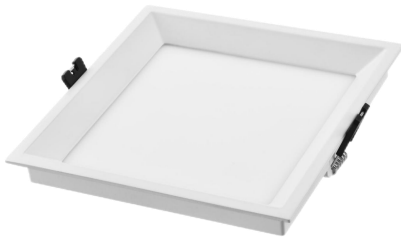

## PRODUCT DATASHEET

Recessed Panel light  
HYD-123R-12W 6500K

---

### Features

- Efficient and durable
- Easy and quick installation
- Light body thin design, reduce space occupancy
- Die-cast aluminum body for better heat dissipation, anti-corrosion, and easy maintain

## Dimensions & Weight

|                    |     |
|--------------------|-----|
| Diameter (mm)      | 140 |
| Height (mm)        | 29  |
| Product weight (g) | 310 |